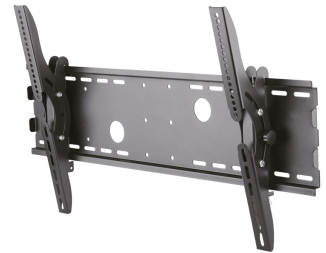

PLASMA-W200BLACK NEOMOUNTS TV WALL MOUNT

SPECIFICATIONS

GENERAL

Min. screen size*	37 inch
Max. screen size*	85 inch
Max. weight	100 kg (per screen)
Screens	1
VESA minimum	200x200 mm
VESA maximum	865x480 mm
Distance to wall	8,3 cm

FUNCTIONALITY

Type	Tilt
Tilt (degrees)	30°
Adjustment type	None
Lockable	Lockable - Padlock not included

INFORMATION

Color	Black
Main material	Steel
Warranty	5 year
EAN code	8717371446826

*Please note: The inch sizes stated are just an indication, combined with the weight and VESA sizes. The maximum weight and VESA size are absolute restrictions for the products and should not be exceeded.

Neomounts

Neomounts

Neomounts TV/Monitor Wall Mount (tiltable) for 37"-85" Screen - Black

The Neomounts wall mount, model PLASMA-W200BLACK is a tiltable wall mount for flat screens up to 85" (216 cm). This mount is a great choice when you want the ultimate viewing flexibility with your flat screen. Depth of this mount is 7 centimetres.

Neomounts' tilt (30°) technology allows the mount to change to any viewing angle to fully benefit from the capabilities of the flat screen. Depth of this mount is 7 centimetres.

Neomounts PLASMA-W200BLACK is suitable for screens up to 85" (216 cm). The weight capacity of this product is 100 kg each screen. The wall mount is suitable for screens that meet VESA hole pattern 200x200 to 865x480mm. Different hole patterns can be covered using Neomounts VESA adapter plates.